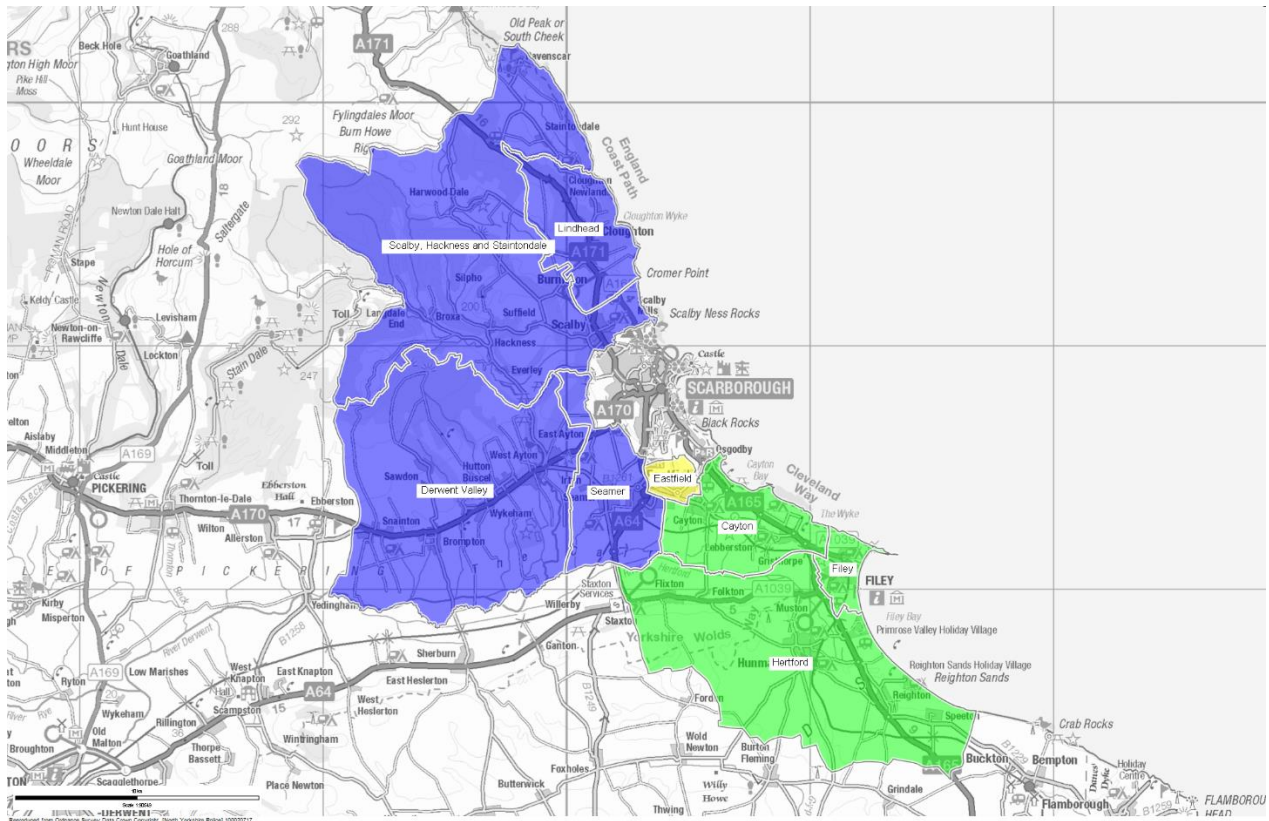

Which areas are covered from Filey and Eastfield Police Stations?

The areas in blue and yellow – covered from Eastfield Police station. Areas in green – covered from Filey Police Station.

There were 237 incidents reported in your area during April. Incidents of note are as follows: -

03/04/2024 14:12 – Two off-road motor bikes were reported to be on Westway near to Manham Hill. Officers attended the area but did not locate them. Please report any information relating to off-road bike use, specifically who is riding them and where the bikes are stored.

05/04/2024 18:00 – Officers attended an address on Manham Hill and saw a male fleeing through the rear window. Once in the property a large amount of cannabis was located. The male returned to the flat a short time later and was arrested on suspicion of being concerned in the supply of cannabis. He was later bailed for further enquiries to be carried out.

07/04/2024 21:13 – A window was smashed at a flat on Manham Hill. The tenant of the flat was not present but returned after a short while and verbally abused Officers. There are no suspects.

11/04/2024 12:38 – The outer pane of a double-glazed rear bedroom window of a house on Overdale was damaged overnight from 10/04 – 11/04. The damage was possibly caused by a BB or air gun.

12/04/2024 13:44 – A moped was reported stolen from a property on Westway between 2000hrs on 11/04 and 1100hrs on 12/04. The owner alerted social media and the bike was located on 14/04 nearby, damaged and hotwired. Enquiries have not revealed a suspect as yet, please report any information and quote 12240063630.